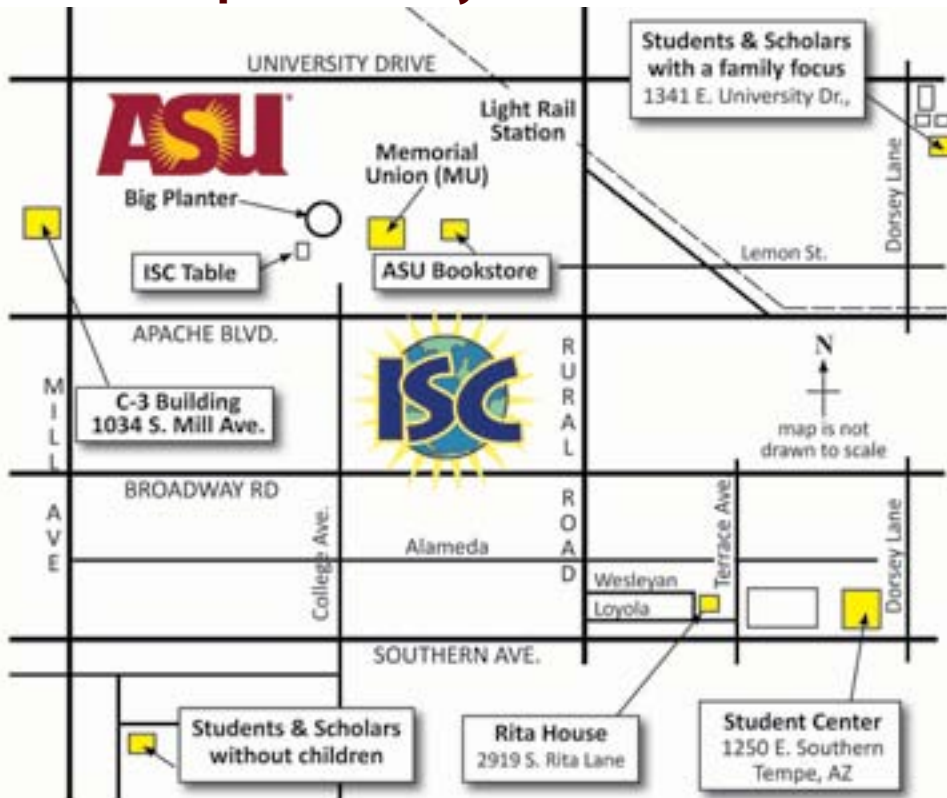

Map for Weekly ISC Activities:

ISC Leaders & Staff

To learn more about our club and the activies, contact one of our student leaders or campus staff.

Jaebaek jjbaek35@gmail.com

Julie Chen
ychen722@asu.edu

Mitchel
gomesratri@yahoo.com

Nancy Peterson (staff)
nancyp310@cox.net | 480-540-1518

Emmanuel Chijindu (staff)
echijindu@isionline.org | 480-248-5121

Joel Nordtvedt (staff)
218-731-3200 | nordtvedt@icloud.com

Jessica Mills (staff)
480-375-0965 | jmills@isionline.org