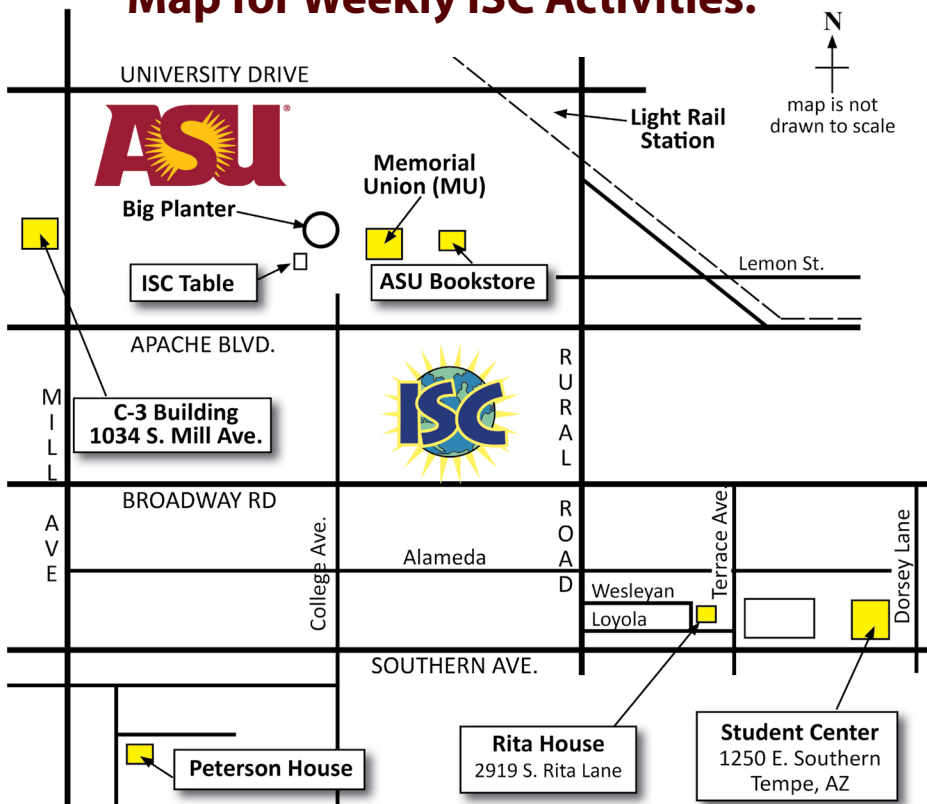

Women's Book Club for Women begins January 11

Join us on Wednesdays beginning Jan. 11 for our Women's Book Club. International women take turns reading from a book one chapter per week, learn new vocabulary words, and practice summarizing the author's point of view. Meets weekly in the C3 Building (1034 S. Mill Ave, next to Chipotle) from 1:30-3:00pm. We celebrate birthdays, occasionally go out to lunch, and share snacks at our meetings. To learn more contact Linda at lsteinbart@gmail.com

Three Groups in One Club

To help more students on the campus of ASU, the International Students Club (ISC) is three groups. Nancy Peterson with Kelly Quek oversee the group that focuses on graduate students and visiting scholars. Emmanuel and Mabel Chijindu provide direction to the African Students Forum (ASF) and Charles & Tracey Boyle oversee the group for undergraduate students. Details on all three groups and their meetings are included in this newsletter.

International Students Club at ASU Tempe!

(ISC) is a friendship club at ASU for all international students. You can visit the ISC table on the Tempe Main Campus (look for us at the intersection of Cady Mall and Orange Mall) from 9:30am to 12:30pm Monday-Thursday to get information, practice speaking English, meet others and/or sign up for ISC activities.

Map for Weekly ISC Activities:

ISC Leaders & Staff

To learn more about our club and the activities, contact one of our student leaders or campus staff.

Jaebaek jjbaek35@gmail.com

Julie Chen
480-319-0435

Mitchel
gomesratrri@yahoo.com

Nancy Peterson (staff)
nancyp310@cox.net | 480-540-1518

Emmanuel Chijindu (staff)
echijindu@isionline.org | 480-248-5121

Joel Nordtvedt (staff)
218-731-3200 | nordtvedt@icloud.com

Jessica Mills (staff)
480-375-0965 | jmills@isionline.org