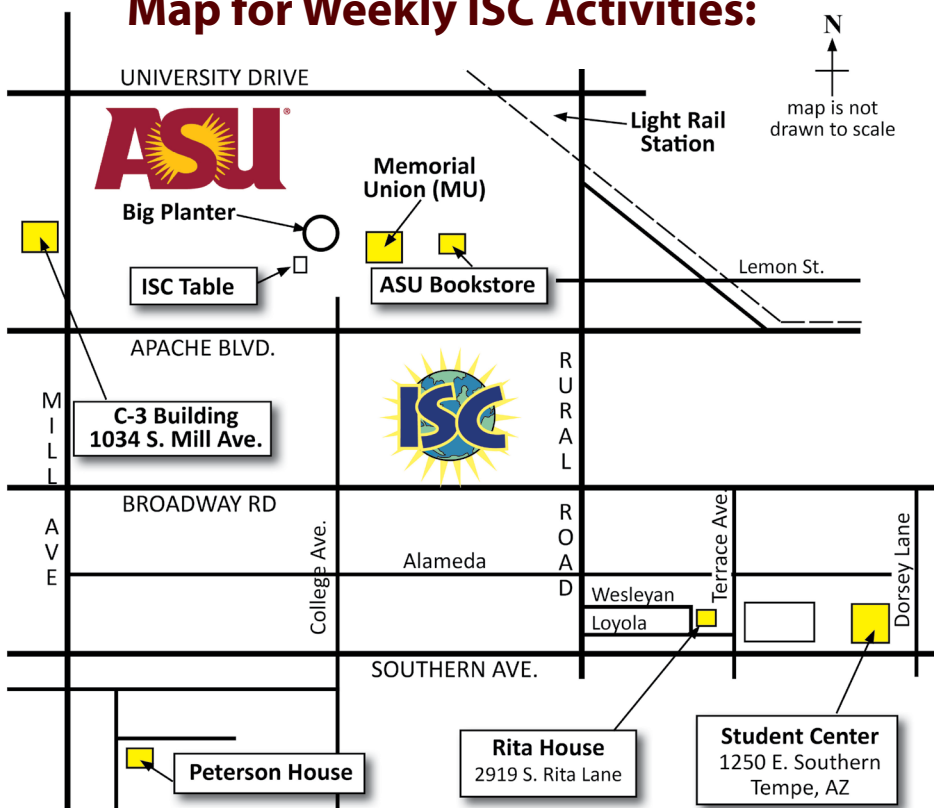

Undergraduates...

Currently on summer break... look for more details late July. If you're an international undergraduate looking to meet new friends, join us at Dorsey Student Center on Friday nights, 7:00pm for a free meal, fellowship and Bible discussion sessions. Transportation provided from the ASU Bookstore at 6:45pm every Friday Night we meet. Join our Facebook page at "ISC Undergraduates" for more specific information or contact Charles and Tracey at 480-686-0561 or charles.boyle@asu.edu

African Students...

All African Students are invited to join us as we meet monthly in C3 Building, 1034 S. Mill to encourage and strengthen one another. Join us each second Saturday for Discovery Bible at 4:00pm and 5:00pm for general gathering and Dinner. It's a great friendly meeting point and environment for student interaction, cultural exchange, spiritual encounter and more.

For more information, contact Emmanuel & Mabel Chijindu (from Nigeria), at (480) 248-5121 or echijindu@isionline.org

Map for Weekly ISC Activities:

ISC Leaders & Staff

To learn more about our club and the activities, contact one of our student leaders or campus staff.

Jaebaek jjbaek35@gmail.com

Taeyeong Choi
ctyeong@gmail.com

Mitchel
gomesratrri@yahoo.com

Nancy Peterson (staff)
nancyp310@cox.net | 480-540-1518

Charles & Tracey Boyle (staff)
Charles.boyle@asu.edu | 480-686-0561

Emmanuel Chijindu (staff)
echijindu@isionline.org | 480-248-5121

Joel Nordtvedt (staff)
218-731-3200 | nordtvedt@icloud.com